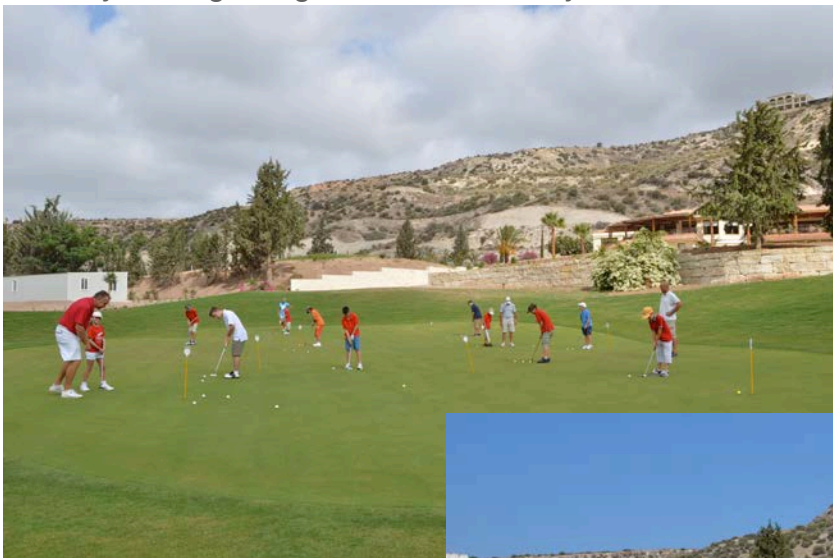

Secret Valley New Course & Academy

22 Bay Driving Range with 2 indoor bays

<<< A putting lesson on one of the new putting greens

Chipping exercise on a >>> dedicated chipping green

Unique beach bunker on the 11th hole

Early morning view of the new 13th hole